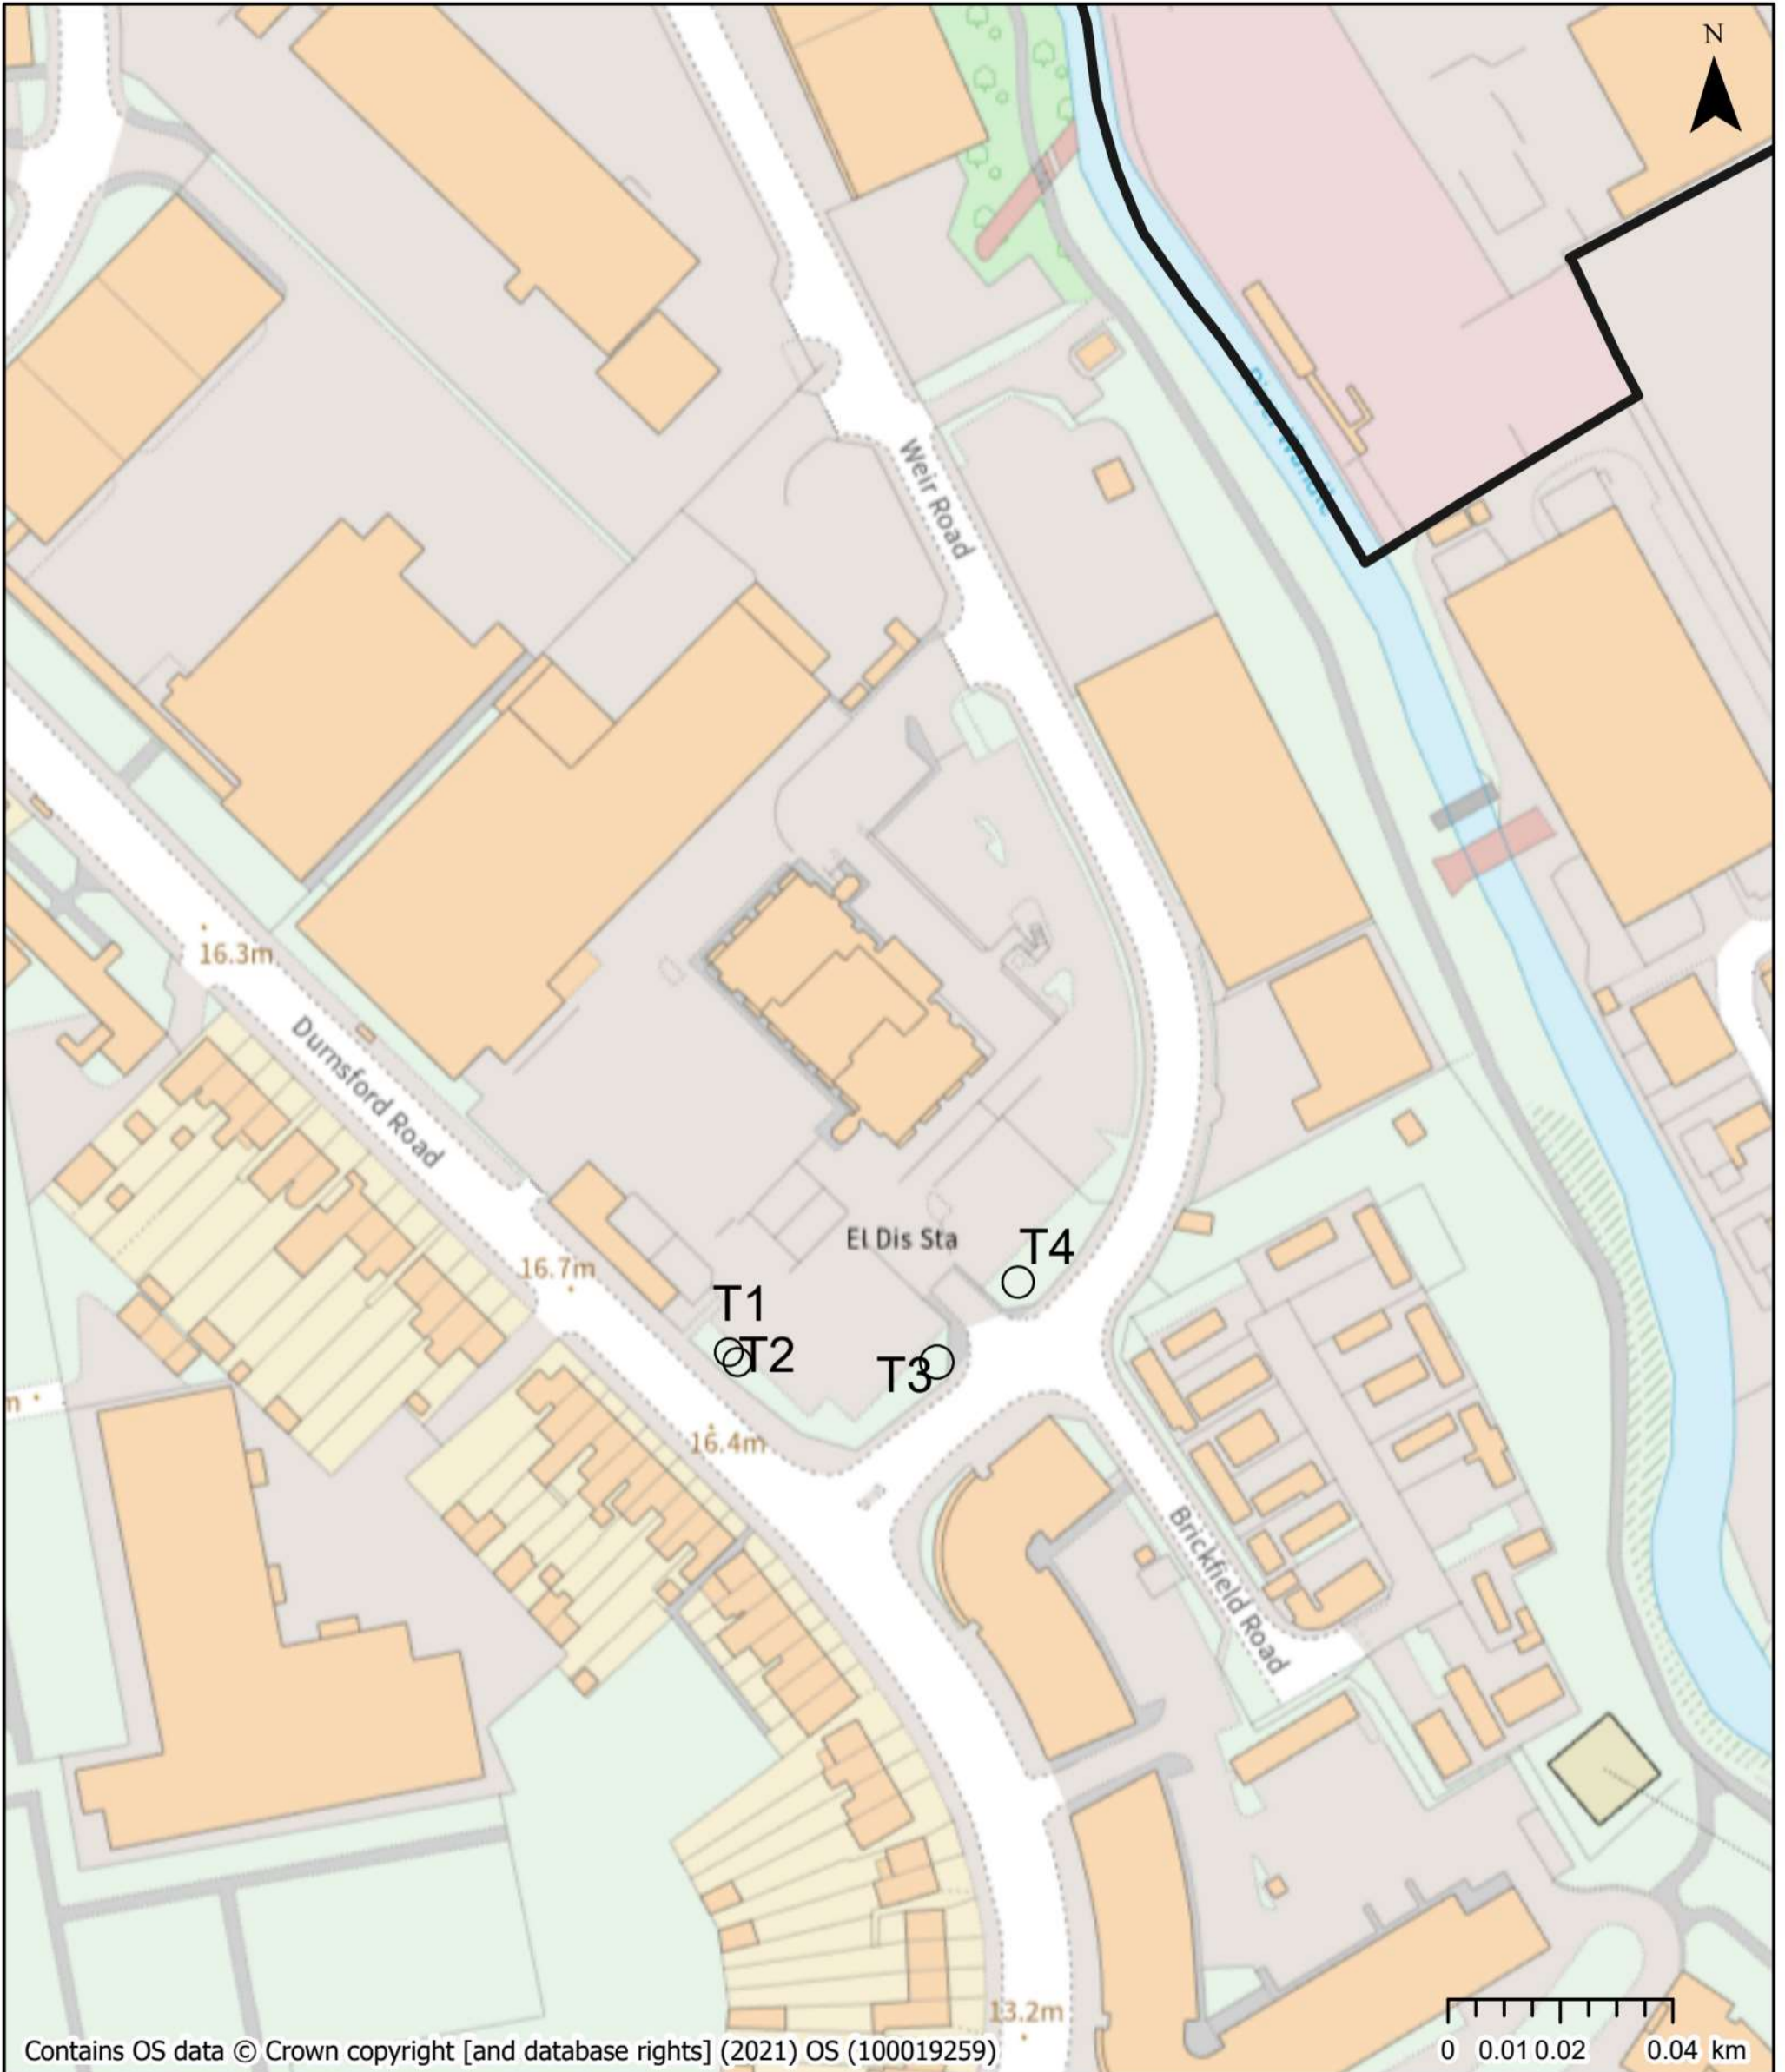

Merton (No.772) Tree Preservation Order 2022 - 1 Weir Road

17/02/2022, 10:41:18

Contains OS data © Crown copyright [and database rights] (2021) OS (100019259)

0 0.01 0.02 0.04 km

Legend

-  Override 1
-  Merton Borough Boundary

Scale: 1:1,654

This page is intentionally left blank